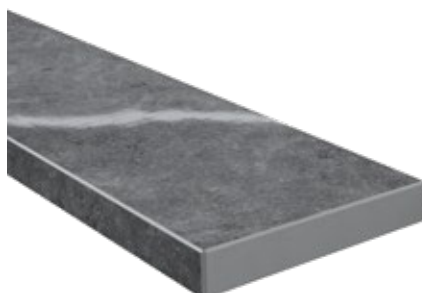

Designs

NEW
concrete grey

NEW
concrete light grey

white

freestone-
high gloss

freestone

Accessories

cap with flush endings