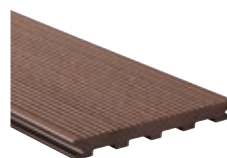

LIGNODUR
terrafina®
Floor board systems

Holiday starts on my terrace

Sustainably beautiful
Individual design
Easy assembly

terrafina® - just feel good

terrafina® Types and colours

massiv plain

massiv ship deck

massiv XL plain

massiv XL fine

lounge

lounge XL

Dimension
146 x 21mm

Dimension
146 x 21mm

Dimension
196 x 21mm

Dimension
196 x 21mm