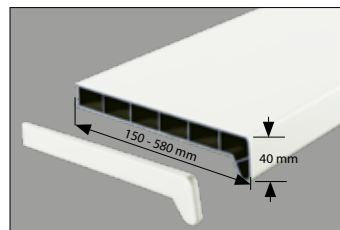

travertin-
high gloss

wenge

Accessories

jointing strip for lengthening or corner jointing

cap with overlapping

Wide

150 mm 200 mm
 250 mm 300 mm
 350 mm 400 mm
 450 mm 500 mm
 580 mm

Standard lengths