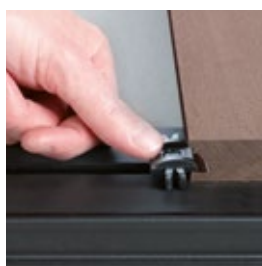

Assembly which makes the difference!

- simple, time-saving assembly
- click & clamp system with uniform joints
- invisible mounting system
- as easy to work as wood

lounge XL

Assembly system terrafina®

196 x 21mm

4 / 5 m

easy click& clamp system,
without screws

elegant and uniform
appearance guaranteed

also suitable for use
on sealed surfaces

WPC sub structure
height = 35 mm

WPC sub structure
height = 17 mm

Aluminium sub structure
height = 80 mm