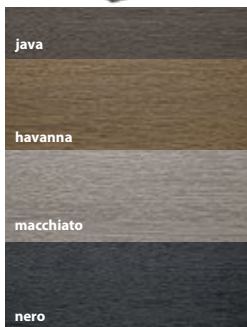

196 x 21mm

4 / 5 m